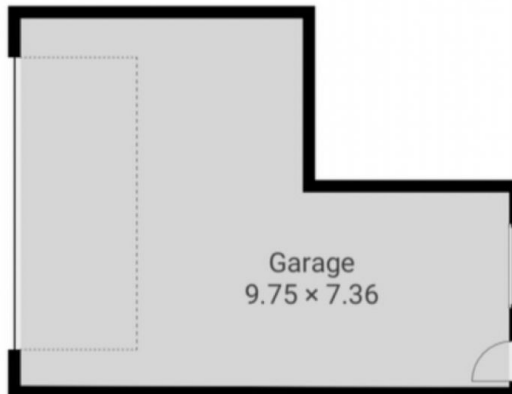

6 Gat Sing Way, Warrnambool
FLOORS: 1

The measurements provided in this real estate floor plan are intended to serve as a general guide and for marketing purposes only. While every effort has been made to ensure accuracy, these measurements are not intended to be relied upon for any purpose, and should not be considered a guarantee of precise dimensions or square footage.

▼ Ground Floor

Luke Williams
real estate

6 Gat Sing Way, Warrnambool

6 Gat Sing Way, Warrnambool
FLOORS: 2

The measurements provided in this real estate floor plan are intended to serve as a general guide and for marketing purposes only. While every effort has been made to ensure accuracy, these measurements are not intended to be relied upon for any purpose, and should not be considered a guarantee of precise dimensions or square footage.

▼ Ground Floor

▼ Basement

Luke Williams
real estate